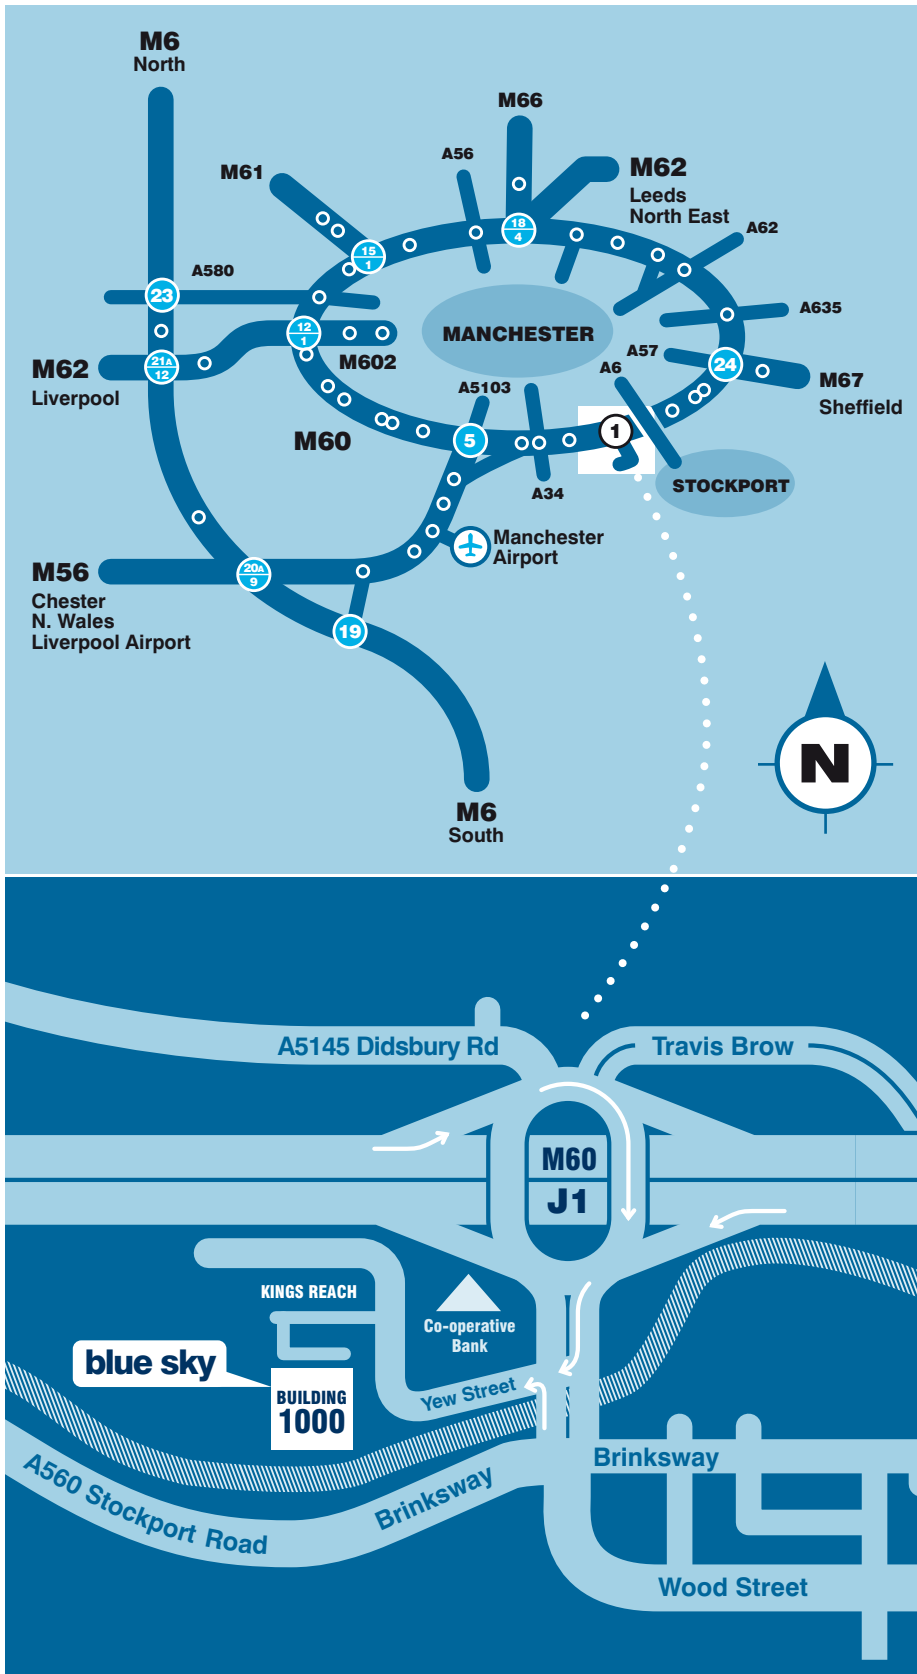

directions to blue sky

blue sky's head office is easy to find, within metres of Junction 1 of the M60 at Stockport.

Drivers approaching on the M6 should exit at Junctions 19 or 20A and head towards Manchester/Stockport on the M56, then the M60 eastbound [signposted Stockport/Manchester Airport].

Leave the M60 at Junction 1 [signposted Stockport West] – look out for the Co-operative Bank pyramid building – and proceed around the roundabout to the right [signposted Stockport West, Cheadle and Yew Street].

Drivers from the east/north east should proceed around the M60 in a clockwise direction, leaving the motorway at Junction 1 – just after the large viaduct arches. Turn left off the exit [signposted Stockport West, Cheadle and Yew Street].

Turn immediately right into Yew Street by the pyramid and follow the road around to Kings Reach entrance and Building 1000.

blue sky

Building 1000
Kings Reach
Yew Street
Stockport
SK4 2HG

T: 0161 475 0220
F: 0161 477 1748
E: info@blueskyinspired.co.uk
W: www.blueskyinspired.co.uk